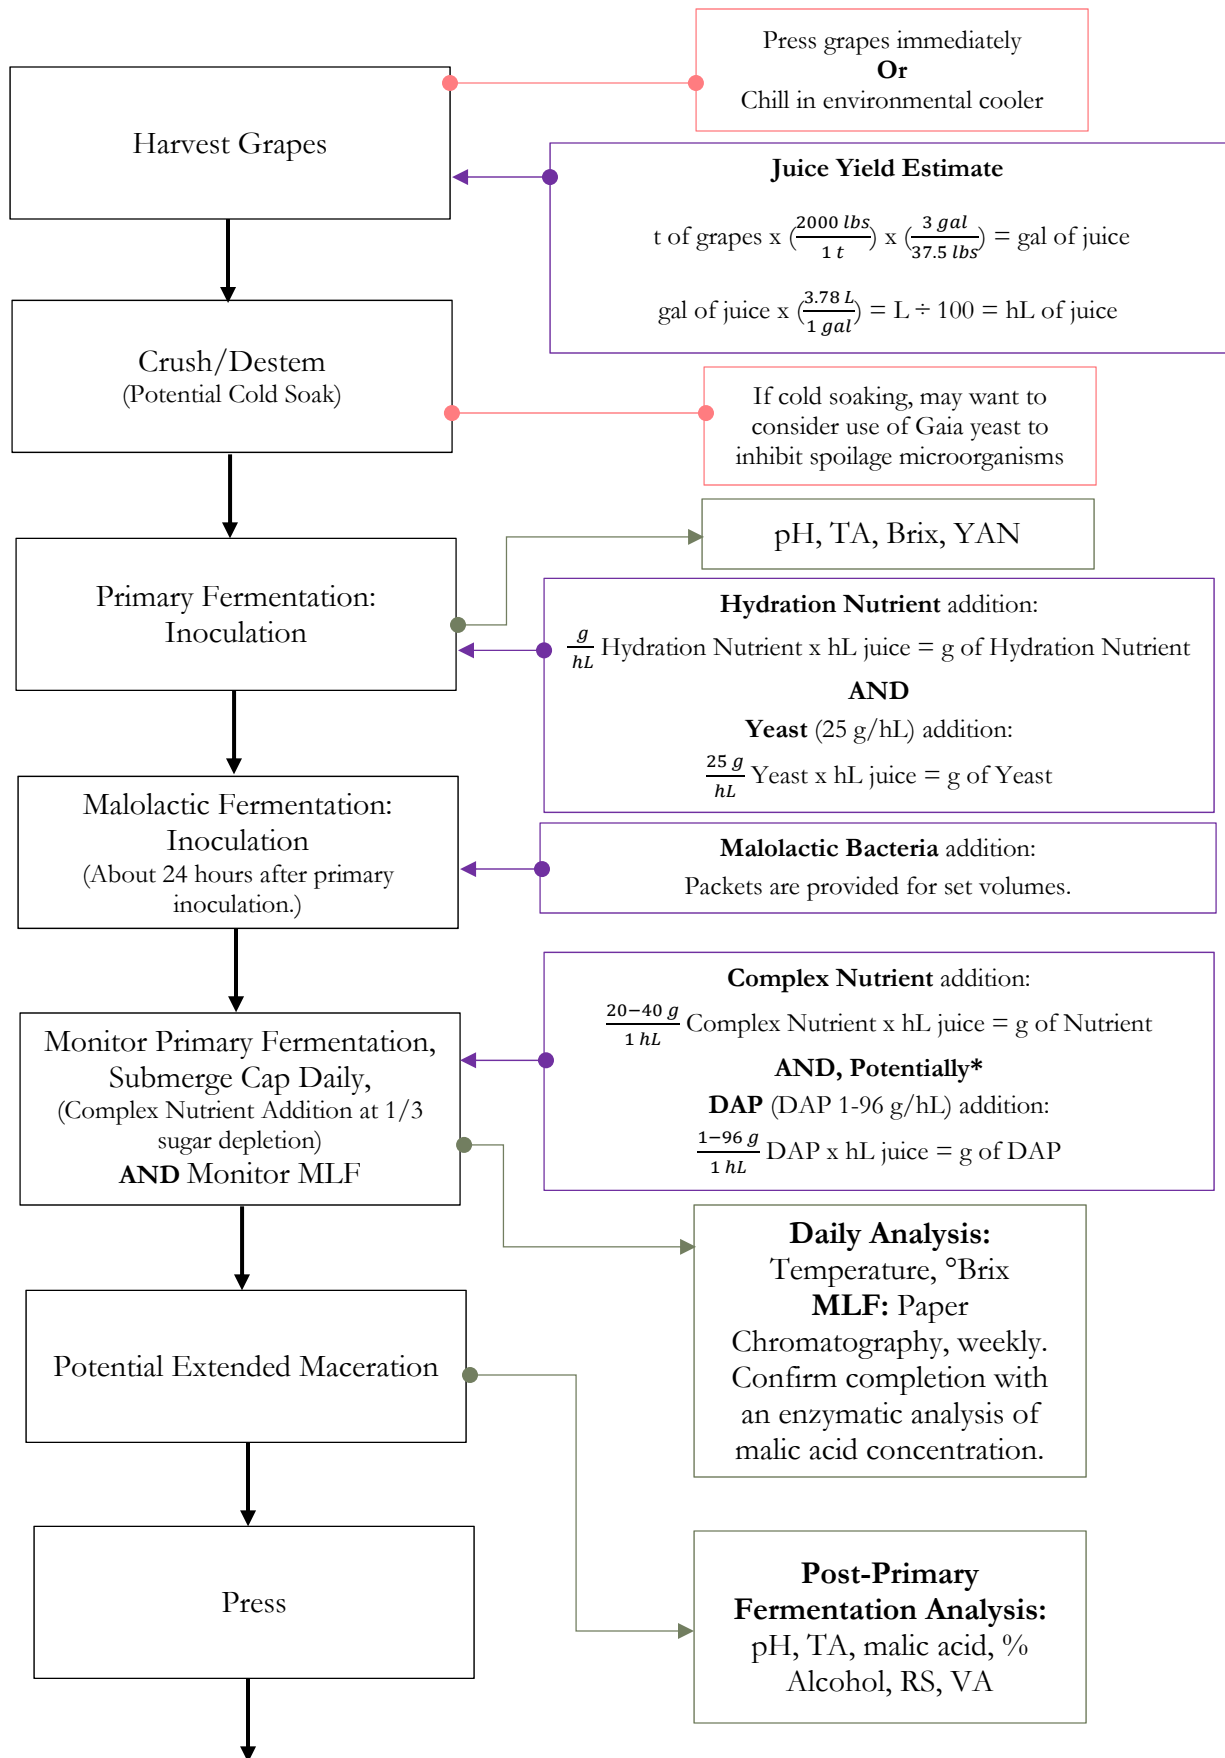

PROCESSING TEMPLATE

RED WINE PRODUCTION: CO-FERMENTATION

KEY:

WWW.DGWINEMAKING.COM

COPYRIGHT 2017 • ALL RIGHTS RESERVED