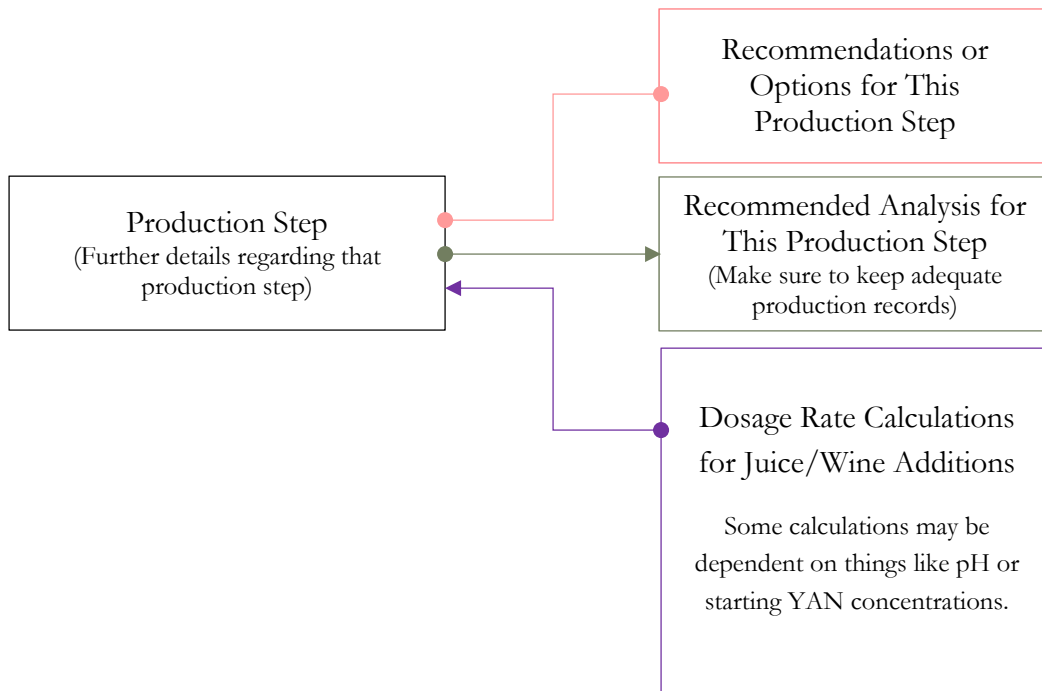

PROCESSING TEMPLATE

RED WINE PRODUCTION: CO-FERMENTATION

KEY:

WWW.DGWINEMAKING.COM

COPYRIGHT 2017 • ALL RIGHTS RESERVED