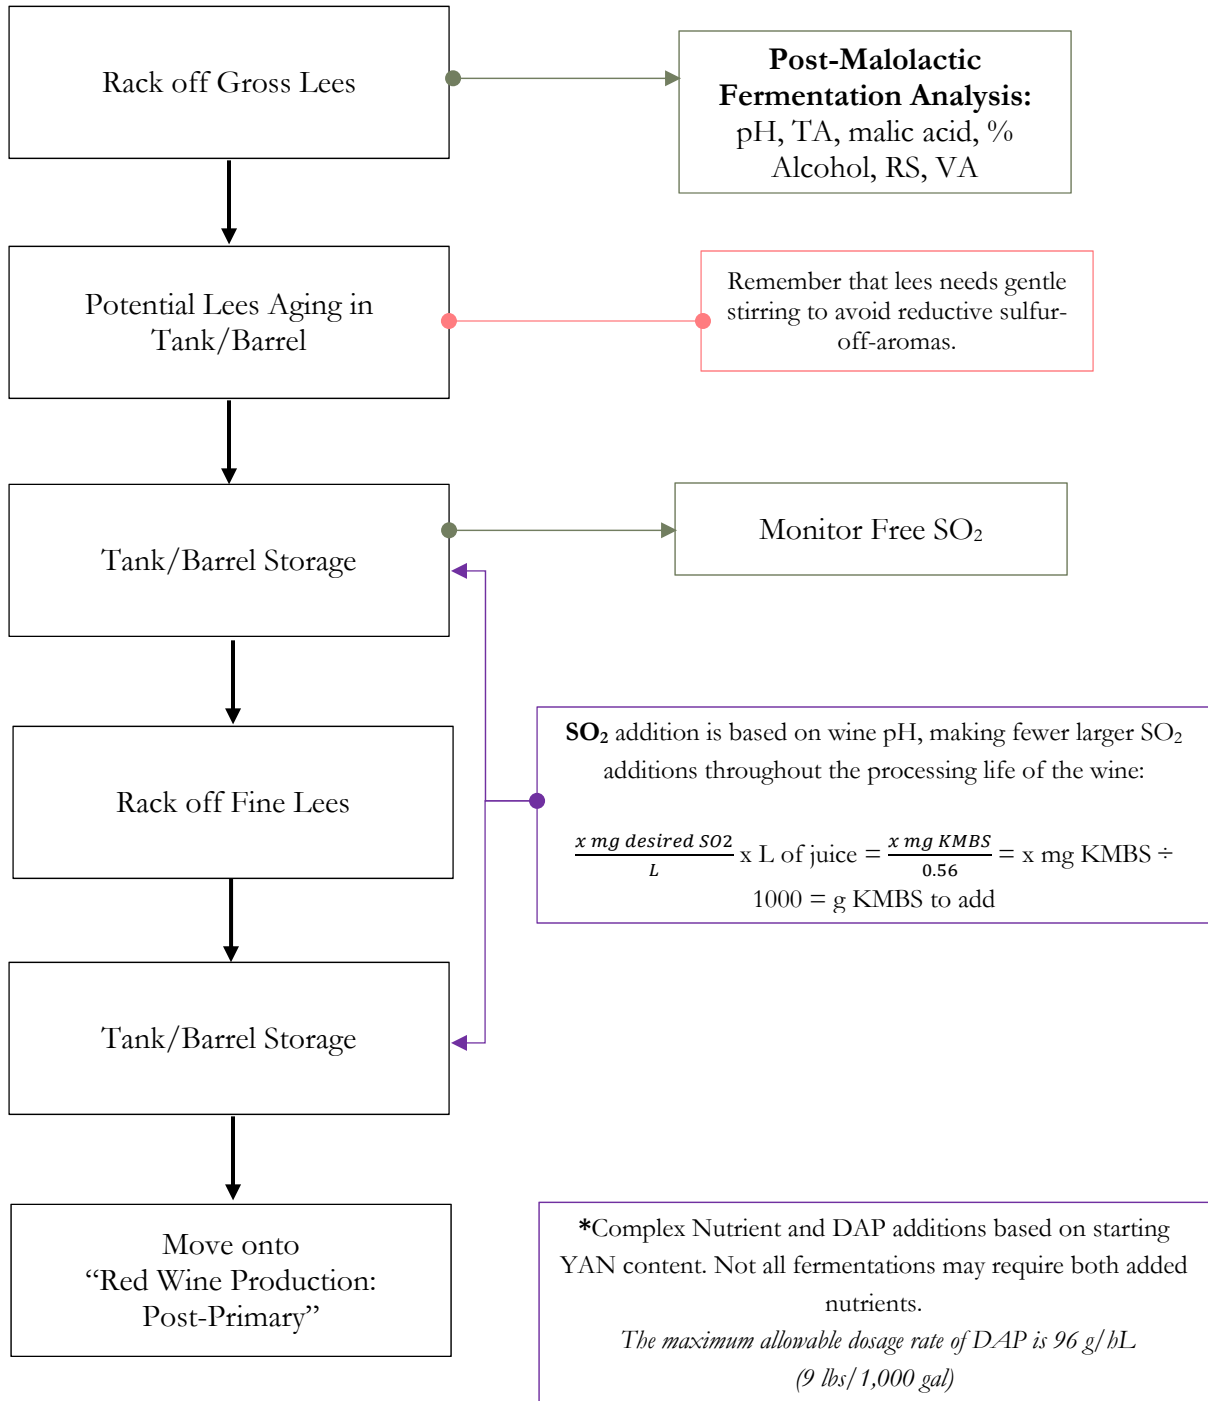

PROCESSING TEMPLATE

RED WINE PRODUCTION: CO-FERMENTATION

KEY:

WWW.DGWINEMAKING.COM

COPYRIGHT 2017 • ALL RIGHTS RESERVED